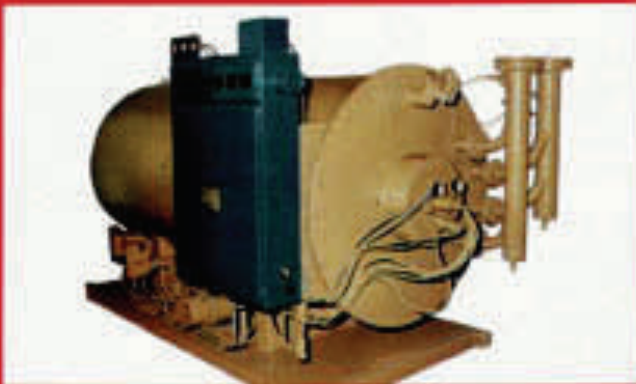

IMA BOILERS PVT.LTD.

FUEL EFFICIENT, VERSATILE & COMPACT PRODUCT RANGE - FIRED ON FO/LDO/HSD/GAS & SOLID FUELS

- ◆ NON IBR STEAM BOILERS
- ◆ WATER HEATERS
- ◆ PRESSURIESED WATER HEATERES
- ◆ THERMIC FLUID HEATERS
- ◆ AIR HEATERS
- ◆ WASTE HEAT RECOVERY HEATERS

FO/LDO&GAS FIRED PRESSURISED WATER HEATER

SALIENT FEATURES

- Low initial & operational cost.
- Beyond purview of IBR
- Quick start up and stoppage
- No explosion Hazard
- System piping is so NON IBR & Low pressure less expensive
- Higher thermal Efficiency 4 pass design
- Dependable parts, longer life
- Easy trouble free operation
- Smokeless combustion
- Wide temp. setting range
- Available in Horizontal/Vertical versions
- Available in F.O/LDO/HSD & GAS fired versions.